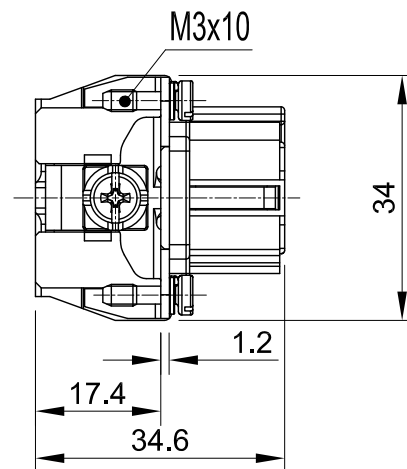

B

B

C

C

D

D

Panel cut out

 All Dimensions in mm Original Size DIN A4	Date 2019-03-14	Drawing No. TC0802457	Rev. A00	Scale 1:1
	 InKonn® InKonn (Suzhou) Electric Technology Co.,Ltd.	Part No. 10 32 006 1200	Created by Shuxu Huang	Checked by Yiyi Luo
Type Name IE-006-F				