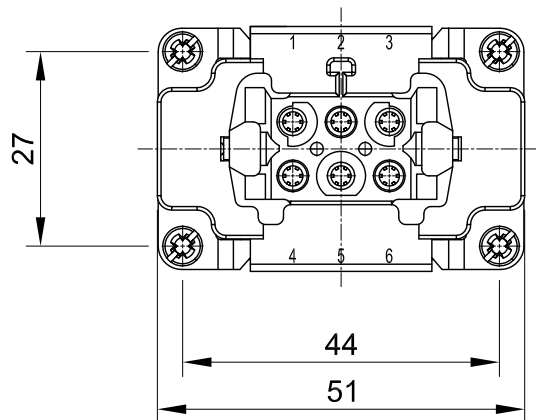

B

B

C

C

D

D

Panel cut out

 All Dimensions in mm Original Size DIN A4	Date 2019-03-14	Drawing No. TC0802457	Rev. A00	Scale 1:1
	 InKonn® InKonn (Suzhou) Electric Technology Co.,Ltd.	Part No. 10 32 006 1200	Created by Shuxu Huang	Checked by Yiyi Luo
Type Name IE-006-F				

1

2

3

4

5

6