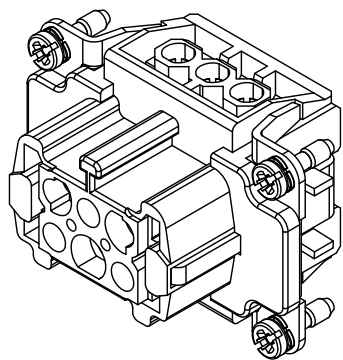

B

B

C

C

D

D

Panel cut out

 All Dimensions in mm Original Size DIN A4	Date 2019-03-14	Drawing No. TC0802457	Rev. A00	Scale 1:1
	 InKonn® InKonn (Suzhou) Electric Technology Co.,Ltd.	Part No. 10 32 006 1200	Created by Shuxu Huang	Checked by Yiyi Luo
Type Name IE-006-F				