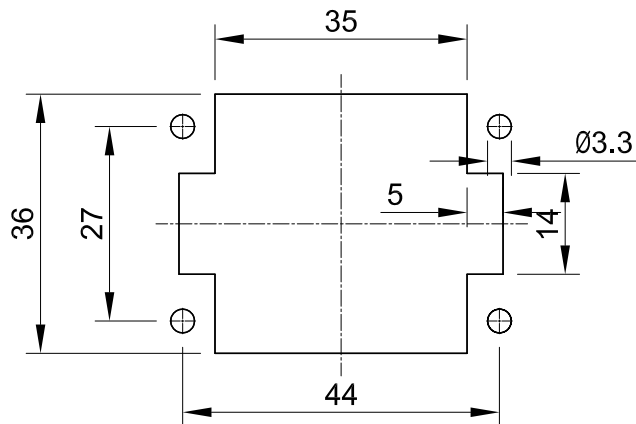

B

B

C

C

D

D

Panel cut out

 All Dimensions in mm Original Size DIN A4	Date 2019-03-14	Drawing No. TC0802457	Rev. A00	Scale 1:1
	 InKonn® InKonn (Suzhou) Electric Technology Co.,Ltd.	Part No. 10 32 006 1200	Created by Shuxu Huang	Checked by Yiyi Luo
Type Name IE-006-F				